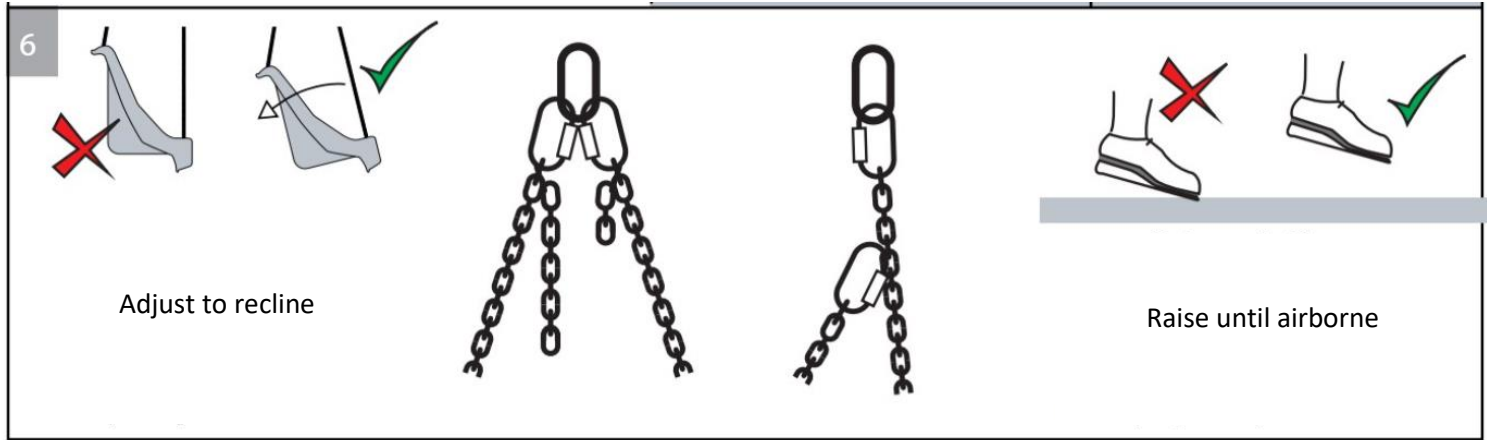

1. Name of the product

Swing seat with abduction large – complete

2. Product code

72012065

3. Short description

High Backed Swing Seats provide a supported ride. Seat incorporates a pommel & safety harness. Rope hardware allows seat to be adjusted to height and rake. Maximum weight capacity: 125 kg.

4. Maintenance

- Maintenance should be carried out soon after installation and at regular intervals
- Replace defective parts – we have replacements
- Check moving parts – particularly the orange bearing
- Check for deterioration and damage
- Check bolts are tight
- Check for sharp edges

5. Content

Swing Frame not included

6. Use

Remove fixation cardigan when not in use

Watch the video on the website for installation.