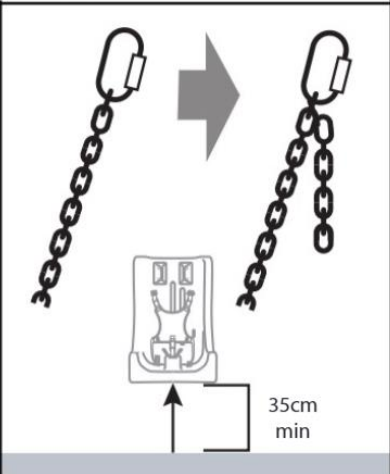

1. Name of the product

Swing seat with abduction large – complete

2. Product code

72012065

3. Short description

High Backed Swing Seats provide a supported ride. Seat incorporates a pommel & safety harness. Rope hardware allows seat to be adjusted to height and rake. Maximum weight capacity: 125 kg.

4. Maintenance

- Maintenance should be carried out soon after installation and at regular intervals
- Replace defective parts – we have replacements
- Check moving parts – particularly the orange bearing
- Check for deterioration and damage
- Check bolts are tight
- Check for sharp edges

5. Content

Swing Frame not included

6. Use

Remove fixation cardigan when not in use

Watch the video on the website for installation.