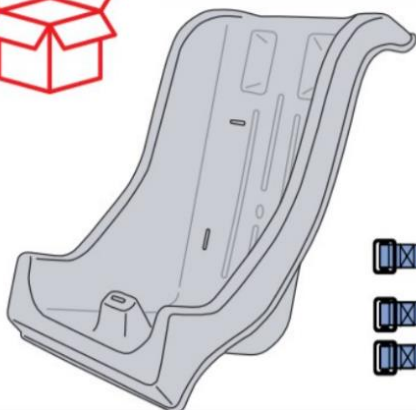

5. Content

Swing Frame not included