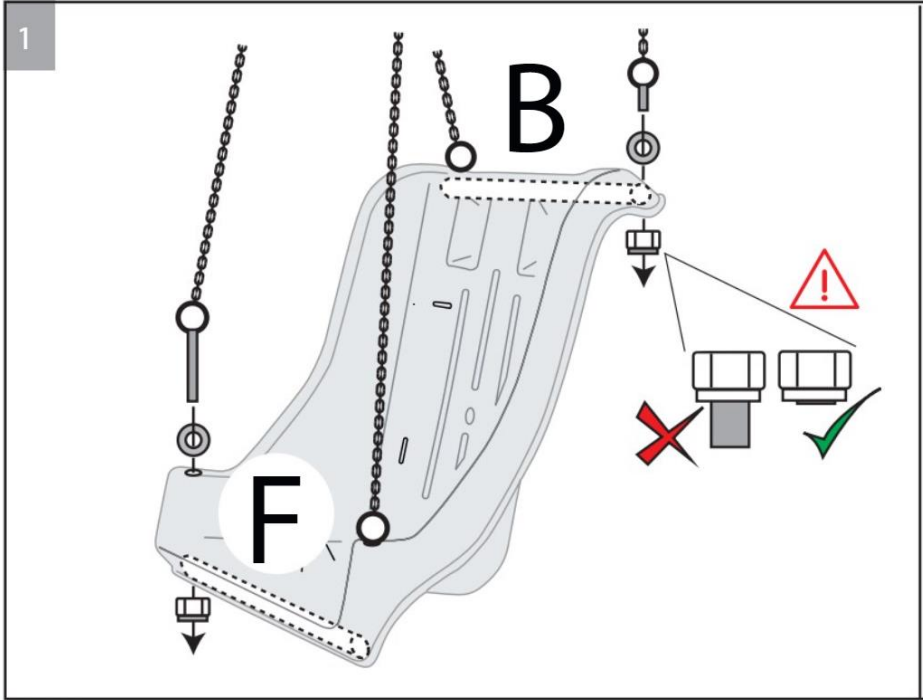

1. Name of the product

Swing seat with abduction large – complete

2. Product code

72012065

3. Short description

High Backed Swing Seats provide a supported ride. Seat incorporates a pommel & safety harness. Rope hardware allows seat to be adjusted to height and rake. Maximum weight capacity: 125 kg.

4. Maintenance

- Maintenance should be carried out soon after installation and at regular intervals
- Replace defective parts – we have replacements
- Check moving parts – particularly the orange bearing
- Check for deterioration and damage
- Check bolts are tight
- Check for sharp edges

5. Content

Swing Frame not included

6. Use

Remove fixation cardigan when not in use

Watch the video on the website for installation.