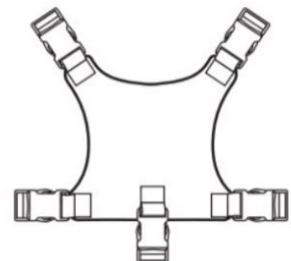

5. Content

Swing Frame not included