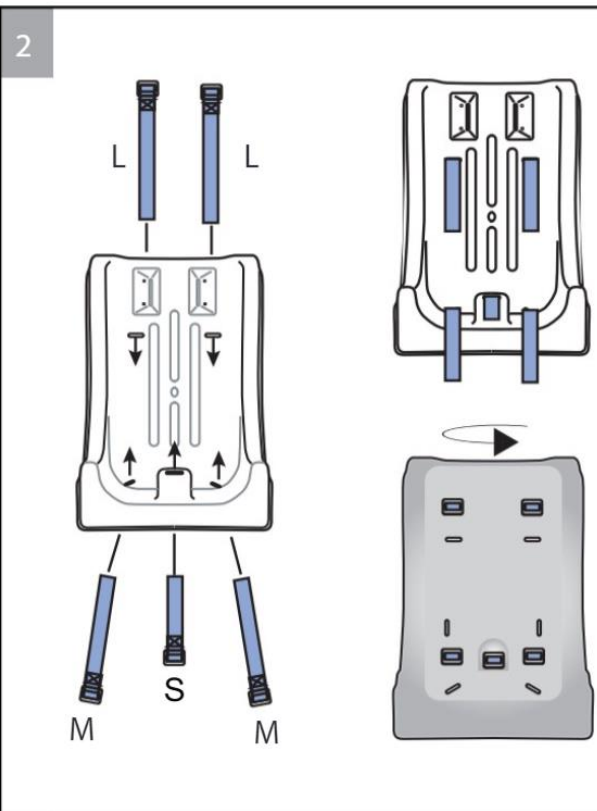

1. Name of the product

Swing seat with abduction large – complete

2. Product code

72012065

3. Short description

High Backed Swing Seats provide a supported ride. Seat incorporates a pommel & safety harness. Rope hardware allows seat to be adjusted to height and rake. Maximum weight capacity: 125 kg.

4. Maintenance

- Maintenance should be carried out soon after installation and at regular intervals
- Replace defective parts – we have replacements
- Check moving parts – particularly the orange bearing
- Check for deterioration and damage
- Check bolts are tight
- Check for sharp edges

5. Content

Swing Frame not included

6. Use

Remove fixation cardigan when not in use

Watch the video on the website for installation.