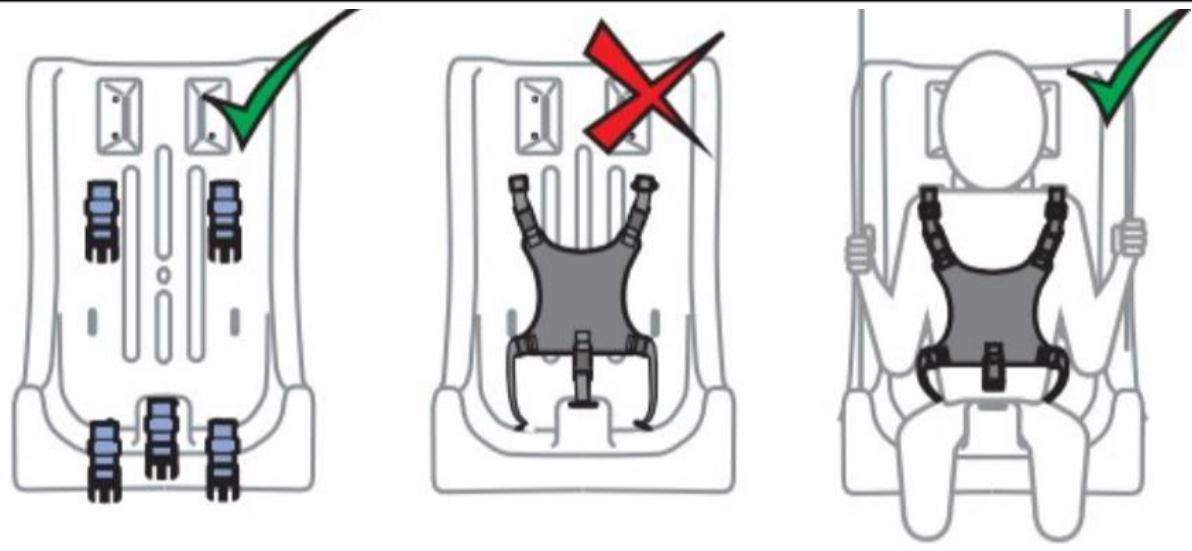

1. Name of the product

Swing seat with abduction large – complete

2. Product code

72012065

3. Short description

High Backed Swing Seats provide a supported ride. Seat incorporates a pommel & safety harness. Rope hardware allows seat to be adjusted to height and rake. Maximum weight capacity: 125 kg.

4. Maintenance

- Maintenance should be carried out soon after installation and at regular intervals
- Replace defective parts – we have replacements
- Check moving parts – particularly the orange bearing
- Check for deterioration and damage
- Check bolts are tight
- Check for sharp edges

5. Content

Swing Frame not included

6. Use

Remove fixation cardigan when not in use

Watch the video on the website for installation.