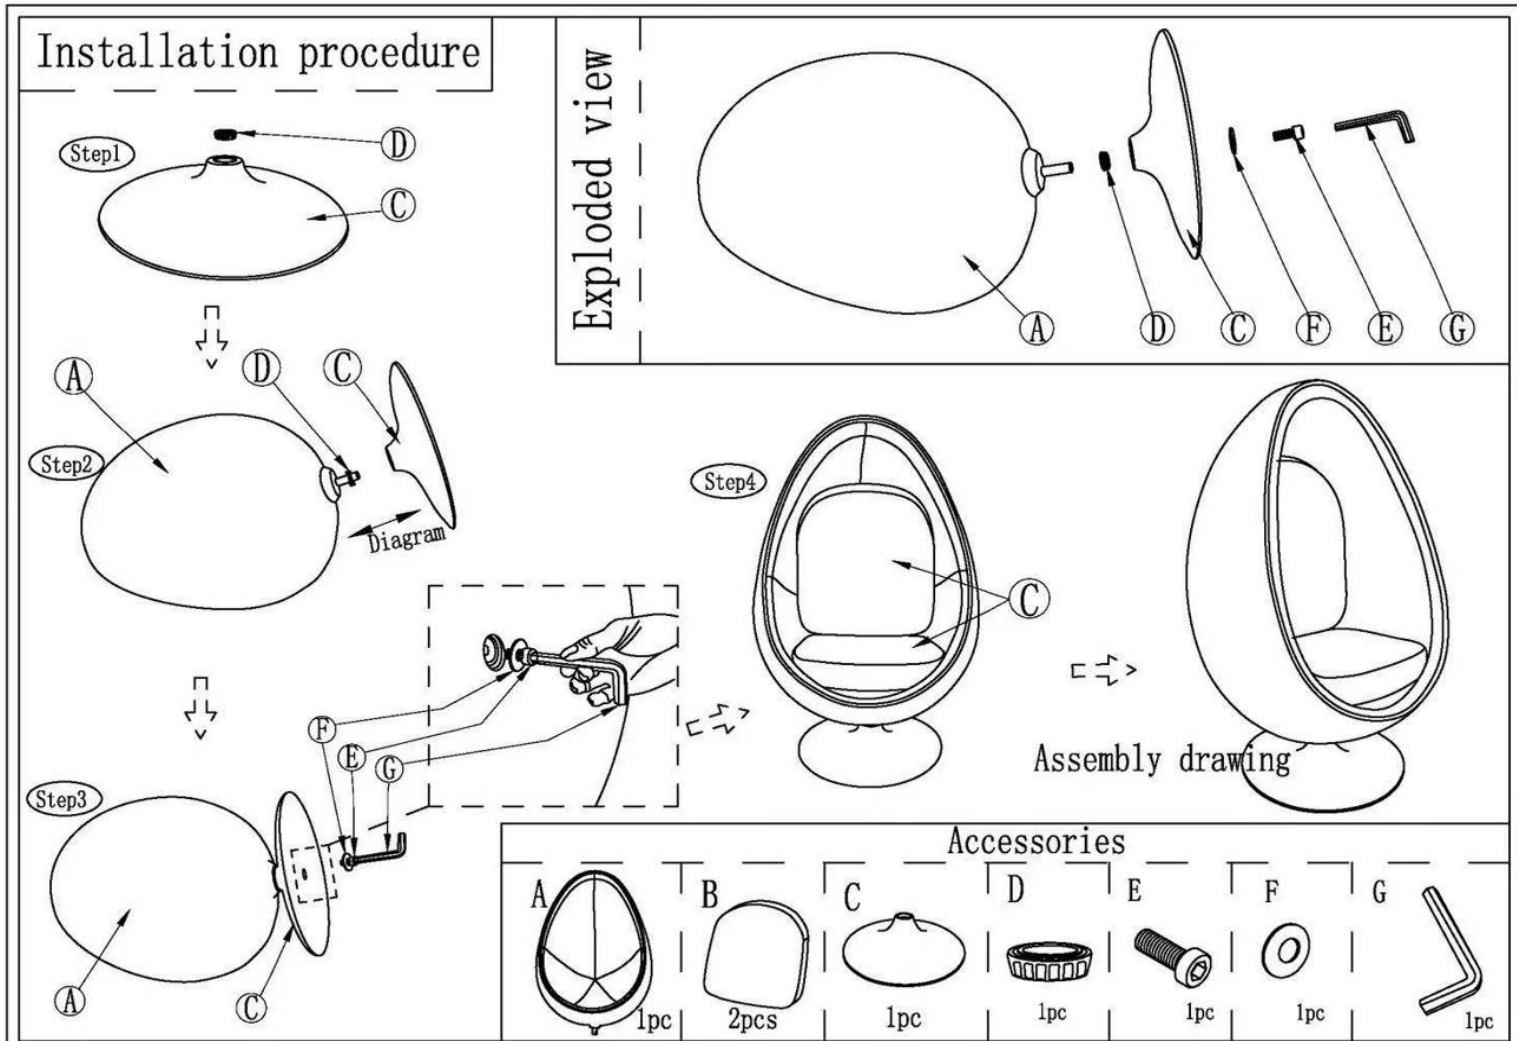

7. Assembly

Carefully remove all parts from the box and place them individually on a soft cloth or cardboard to avoid damaging the chair and floor. Check that you have all the parts listed before you start assembling. If any parts are missing or damaged, stop assembling and contact your supplier for the missing parts.

This chair is intended for sitting on only. Do not use the chair for any purpose other than its intended use.

Keep these instructions as they contain important information.