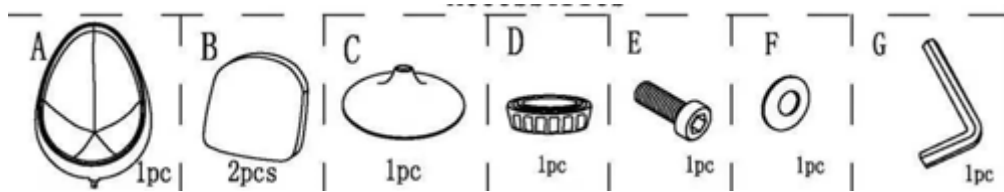

6. Content

7. Assembly

Carefully remove all parts from the box and place them individually on a soft cloth or cardboard to avoid damaging the chair and floor. Check that you have all the parts listed before you start assembling. If any parts are missing or damaged, stop assembling and contact your supplier for the missing parts.

This chair is intended for sitting on only. Do not use the chair for any purpose other than its intended use.

Keep these instructions as they contain important information.